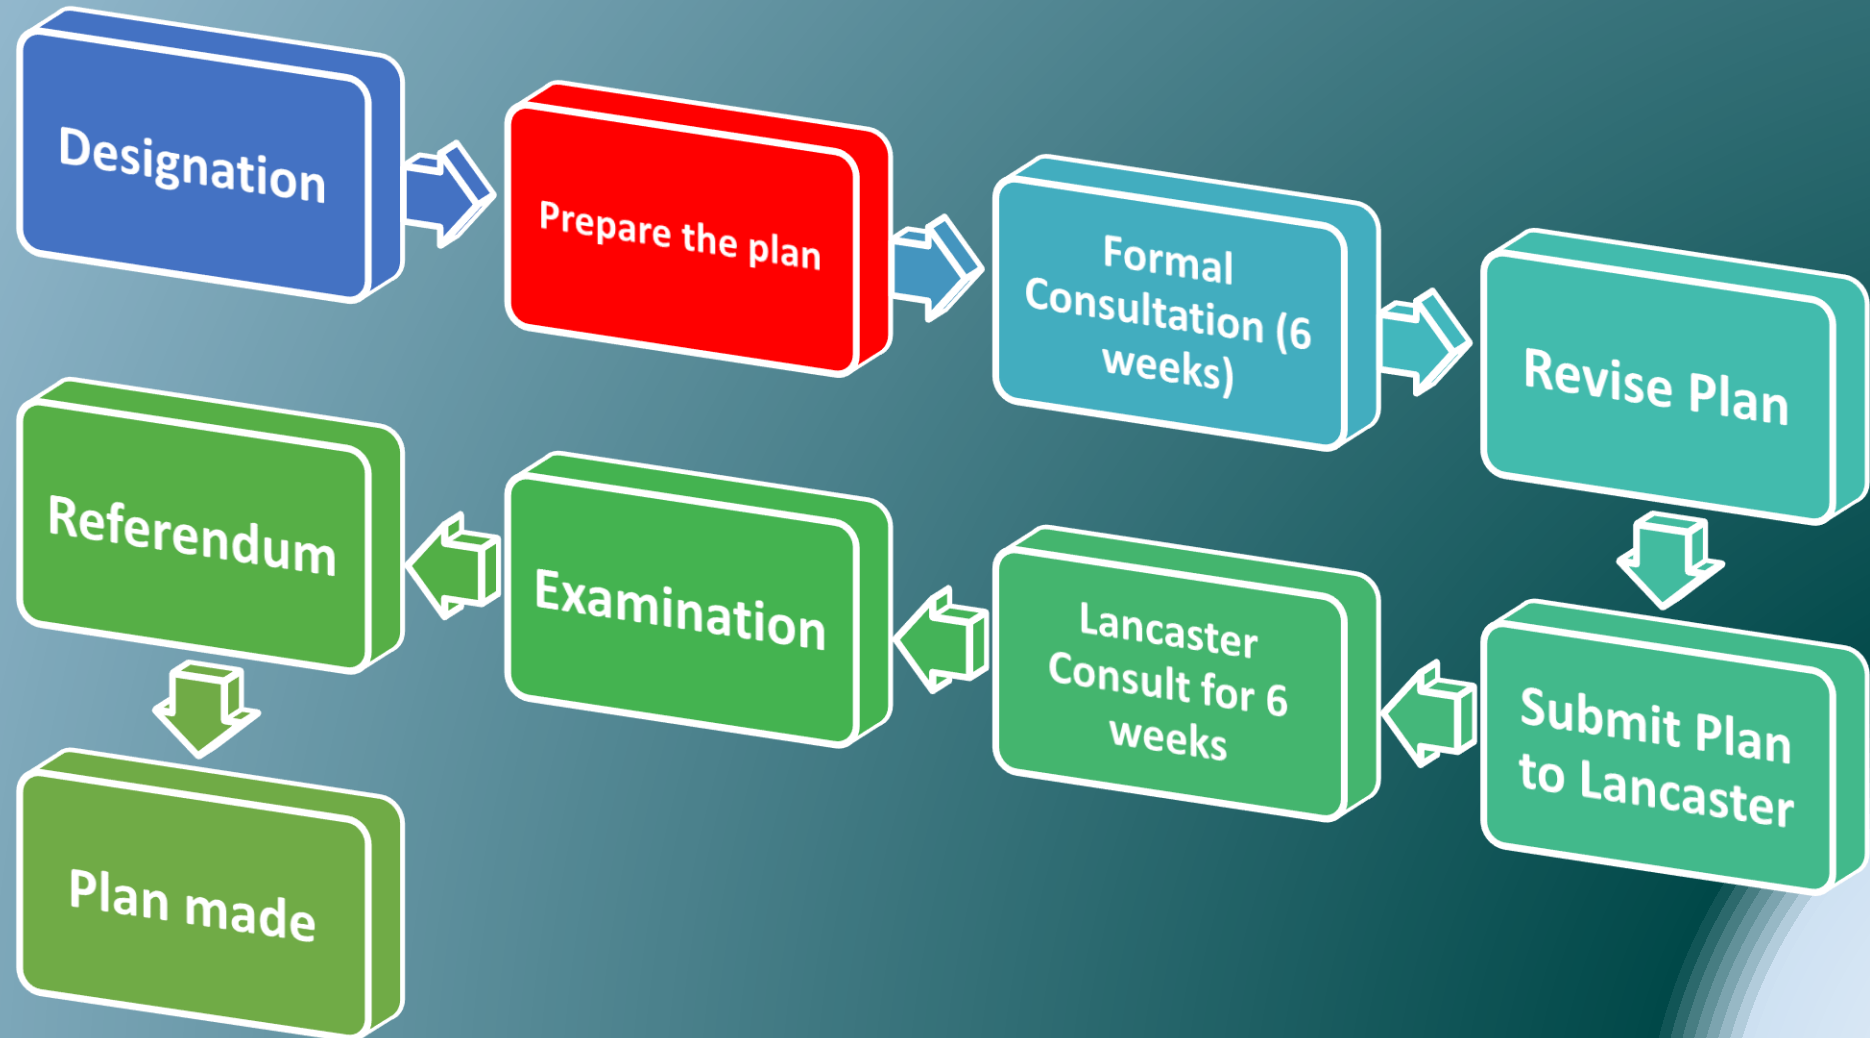

Slyne with Hest Neighbourhood Plan

Kirkwells

Neighbourhood Planning why is it Different?

- Decentralisation of power
- Right to Plan
- Statutory weight
- Community-led
- Shaping not stopping development
- Flexible
- Financial benefit

Neighbourhood Planning Process

What Kirkwells Offer You

- Community-led – you stay in charge – your paid advisors
- Neighbourhood Plan Specialists – RTPI
- Policy experts – offering a fresh pair of eyes
- Help with all your key issues
- We engage rather than consult
- Flexible in how we work
- Flexible menu of choices
- Great value – with no extras you don't need

Kirkwells

Support to put together application to Locality for grant funding	FREE
Inception meeting	£260.00
Produce and agree detailed work programme	£40.00
National and Local Policy Assessment	£600.00
Assessing and advising on the evidence base	£600.00
STAGE 1 PAYMENT	£1,500.00
Identifying Issues and Options	£400.00
SEA/HRA Screening	Herefordshire
Preparing the Draft Plan	£2,900.00
STAGE 2 PAYMENT	£3,300.00
Consultation on Draft Plan	£600.00
Support to Prepare Consultation Statement and Basic Condition Statement	£580.00
Revise Draft Plan and Submit to Local Planning Authority	£400.00
STAGE 3 PAYMENT	£1,580.00
Examination	£400.00
Post examination modifications	£200.00
STAGE 4 PAYMENT	£600.00
Total cost	£6,980.00

Some Questions...

- Where do you consider you are up to?
- What do you want to achieve?
- Timescale?
- Type of plan? Policies? Sites?
- Working with your neighbours?